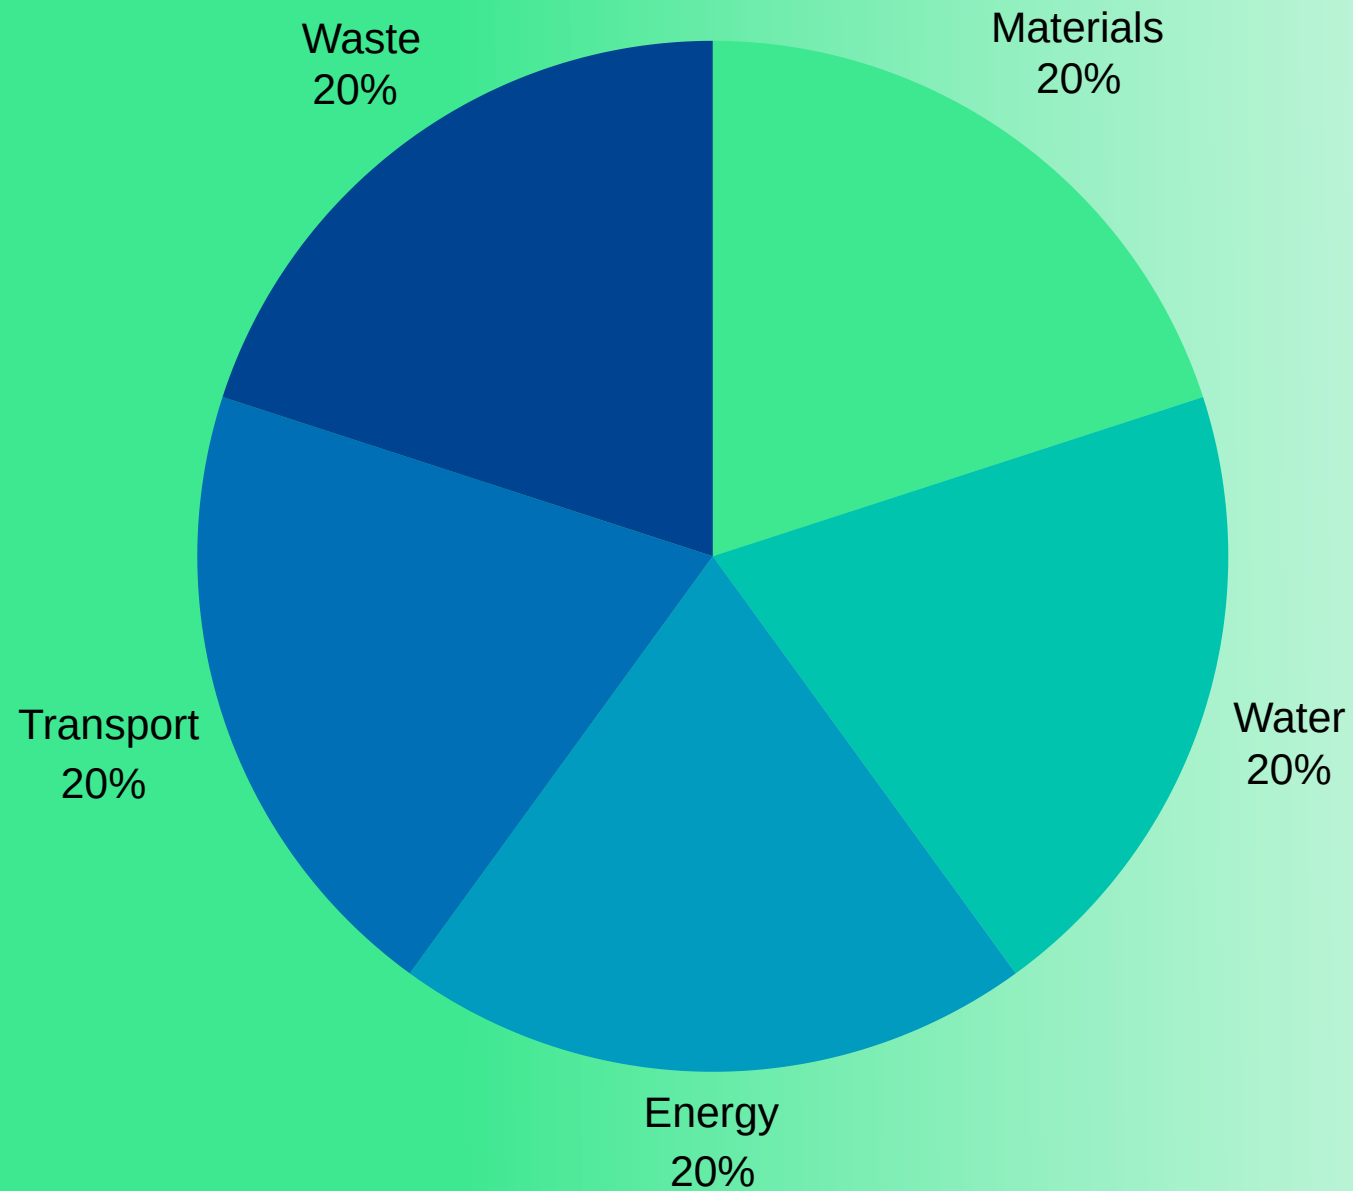

Our approach...

LOCATIONZ™

Our sustainably focussed approach to finding solutions to media production's environmental outputs

- **Materials - verified sustainable, re-usable, recyclable, planet friendly chemicals (toxin free)**
- **Water Stewardship - quality & quantity, planet friendly chemicals (toxin free)**
- **Energy Provision - Grid is 100% Verified Renewable, Generators run on HVO, Battery or Solar**
- **Transport - HVO, bikes, trikes, public transport, EVs**
- **Waste Management - Reusable, upcycled, compostable, recycled - strive for zero to landfill**